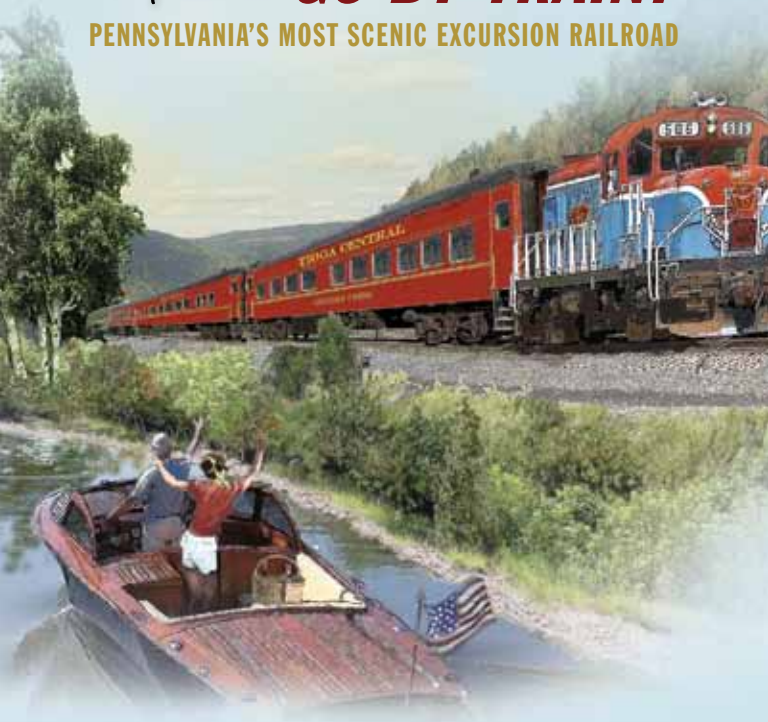

*All Aboard...*

*Experience Tioga County*  
**GO BY TRAIN!**

**PENNSYLVANIA'S MOST SCENIC EXCURSION RAILROAD**

**TIOGA CENTRAL  
RAILROAD**

# TIOGA CENTRAL RAILROAD

## PASSENGER TRAIN SCHEDULE

REGULAR TRAINS	NOTES	WED	THU	FRI	SAT	SUN
Sunday Flyer	May-Oct		.....	.....	.....	11am
Lake Shore Express	May-Oct		.....	.....	1pm	.....
Trail Blazer	Jun - Oct	3pm	.....	.....	3pm	.....
Broadway Ltd.	Jun - Sep		.....	.....	6pm	.....
20th Century Ltd. <sup>(1)</sup>	Sep - Oct		.....	5pm	5pm	.....
Happy Hour Special	3rd Thu		6pm	.....	.....	.....
Ice Cream Express	Jun - Aug		.....	7pm	.....	.....
Weekday Special <sup>(2)</sup>	Jun - Oct		.....	.....	.....	.....
DINING SERVICE <sup>(3)</sup>	NOTES	WED	THU	FRI	SAT	SUN
Empire State Special <sup>(2)</sup>	Jun - Oct		.....	.....	9am	.....
Brunch - Sunday Flyer	May-Oct		.....	.....	.....	11am
Dinner - 20th Century Ltd. <sup>(1)</sup>	Sep - Oct		.....	5pm	5pm	.....
Dinner - Broadway Ltd	Jun - Sep		.....	.....	6pm	.....
Happy Hour Special	3rd Thu		6pm	.....	.....	.....
SPECIAL EVENTS <sup>(2)</sup>	NOTES					
Empire State Special <sup>(2)</sup>	Jun - Sep		Extended travel into scenic New York			
Fireworks Express	Jul		Spectacular display over Lake Hammond			
Halloween Express	Oct		Trick-or-treating on the train			
Rail Days	Sep		Photo sessions & special runs			
Speeder Rally	Oct		NARCOA's annual excursion			
Fall Foliage Season	Sep - Oct		Nature's beauty by rail			
Santa Express	Nov - Dec		A trip to "Santa's village"			
PRIVATE EVENTS	NOTES					
Charter Trains	Weddings					
Reserved Cars	Birthdays		CREATE YOUR MEMORIES !!!			
Private Caboose Hops	Reunions					